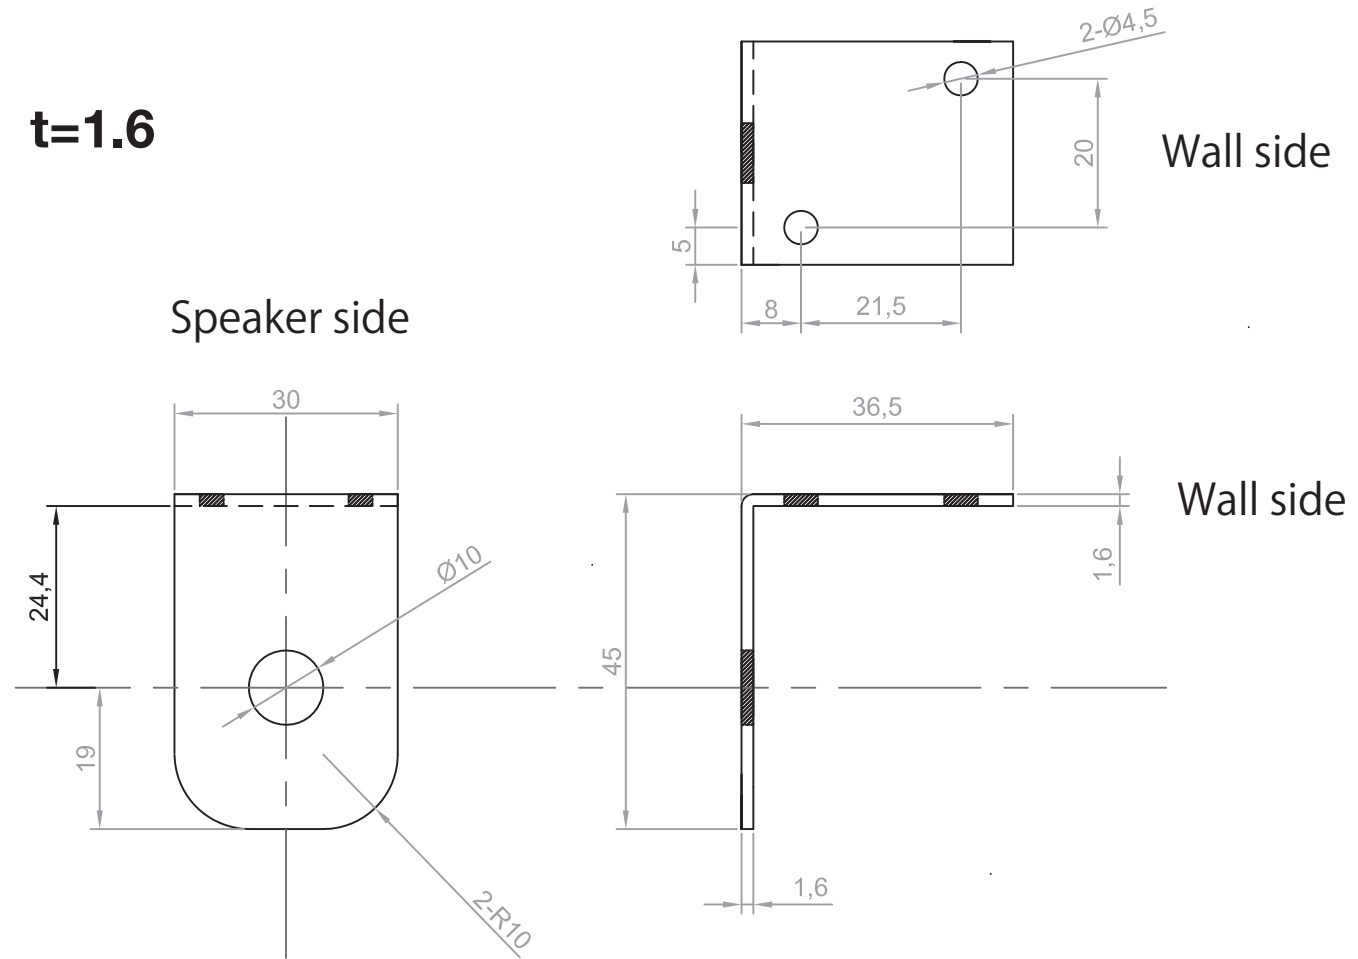

# Wall bracket for PLS speakers (PLS-4WP, PLS-4WP)

## L-45

**Material : SPCC t=1.6**

**Color : Silver**

Fixing bracket for PLS speaker, if the mounting surface is face to the side of the speaker.

No. PART NAME

Itemref	Quantity	Title/Name, designation, material, dimension etc			Article No./Reference	
DRAW.	Checked by	Approved by - date	File name	Date	Scale	
T.Yamaguchi				2016,6,12		
<b>FPS INC.</b>				Wall bracket for PLS-4WP, PLS-4WP <b>L-45</b>		
株式会社エフピーエス				<b>Outline</b>		Edition Sheet