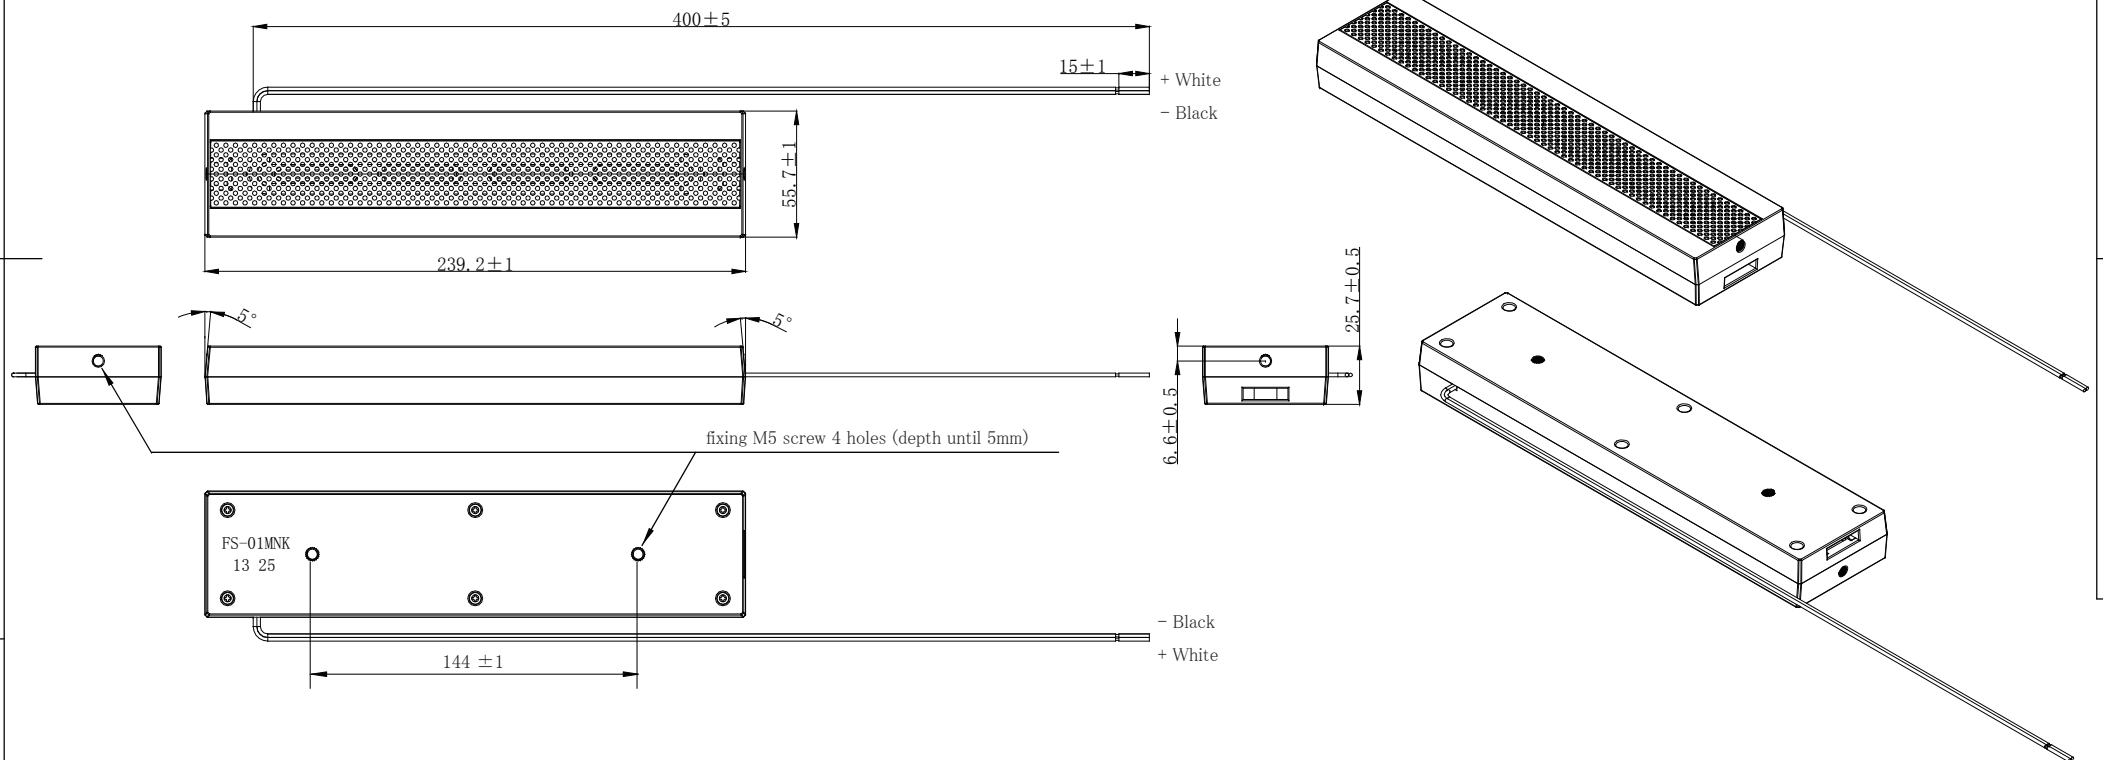

## Specification

Impedance : 8Ω  
 Input : Rated 10W, Max.20W  
 SPL : 83dB (1W/0.5m)  
 Freq. : 260Hz-13kHz  
 Connection : Cable straight out (40cm)  
 Cabinet : ABS (FV0)FR-500  
 Weight : App.220g  
 Dimensions : W239.5 x H25.7 x D55.7mm  
 Hanging point : M5 screw hole x 4 (depth max. 5mm)  
 Color : Black